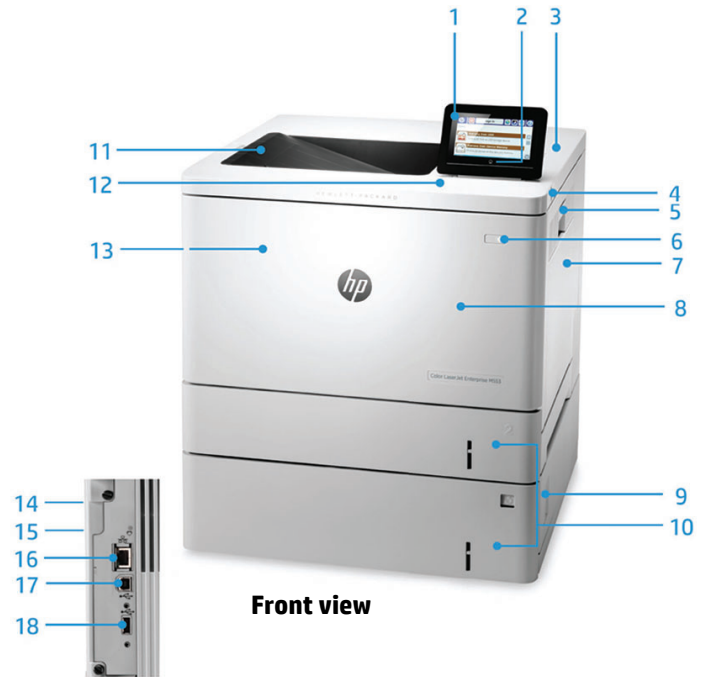

HP Color LaserJet Enterprise M553x

Product walkaround

1. Intuitive 4.3-inch (10.9 cm) color VGA control panel tilts up for easier viewing (Available on X bundle only)
2. Home button (returns to home screen)
3. Hardware Integration Pocket (HIP) for solution integration
4. Easy-access USB port to print files directly¹⁴
5. Right door (access to the fuser and to clear jams)
6. Convenient front on/off switch
7. 100-sheet multipurpose tray
8. Front door access to Original HP Toner cartridges with JetIntelligence
9. Lower-right door (access to clear jams)
10. Two 550-sheet input trays for a 1,200 sheet total input capacity
11. 250-sheet output bin
12. Built-in wireless direct⁹/NFC¹⁰
13. Built-in automatic two-sided printing
14. 1 GB standard memory (upgradeable to 2 GB) and a 1.2 GHz processor
15. Access port for optional Kensington-style lock
16. HP Jetdirect Gigabit Ethernet embedded print server
17. Hi-Speed USB 2.0 printing port
18. Hi-Speed USB 2.0 port (for connecting third-party devices)